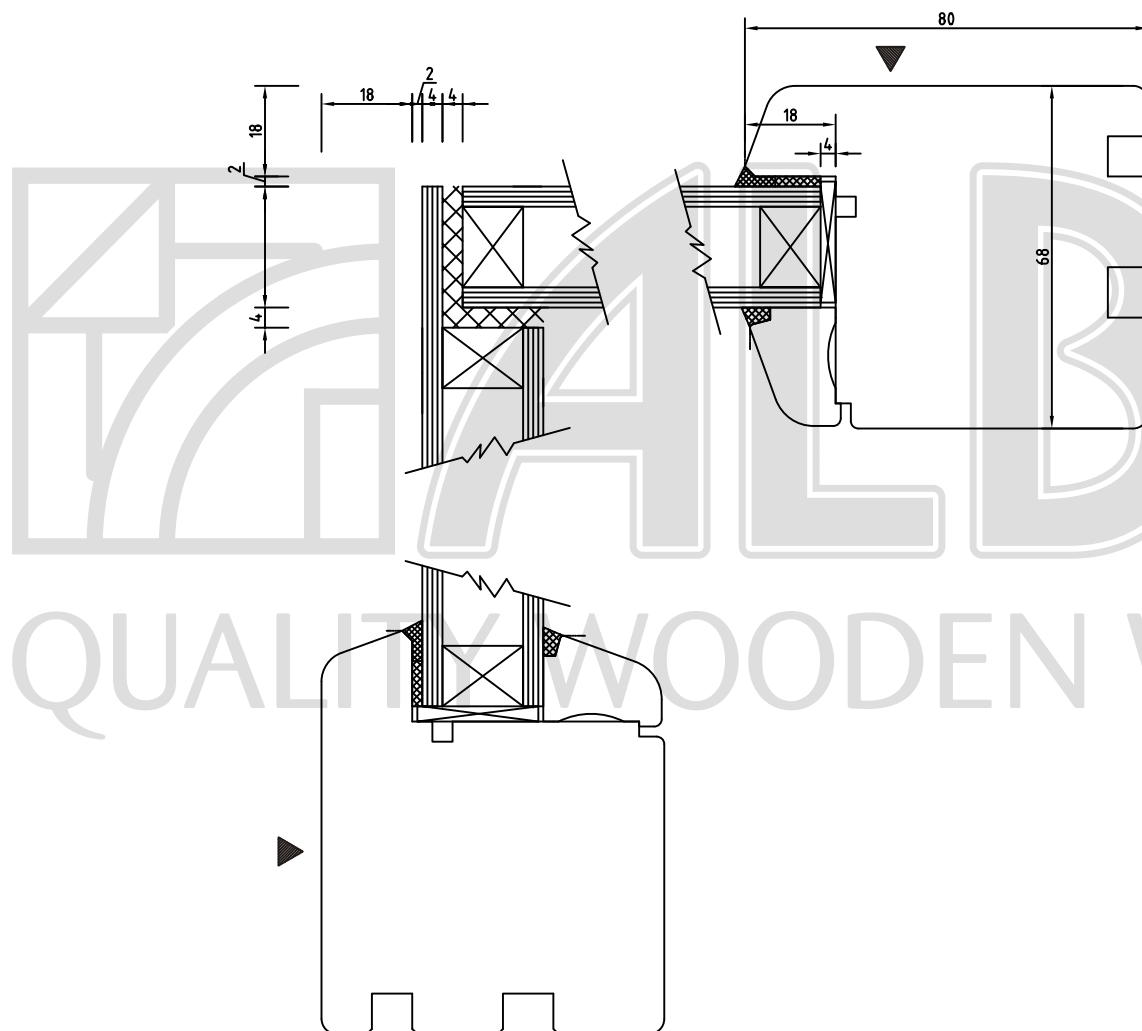

ALBO STYL IV68

Glass corner

LEGEND

- ▼ Exterior side
- ☒ Exteral silicone with UV protection

Name:	
ALBO STYL IV68	
Name of drawing Glass corner	
Processed	ing. Antonín Ryšánek
Inspected	Martin Bouchal
Standard gauge	1:1,5
Date	January 2007
Format	1xA4