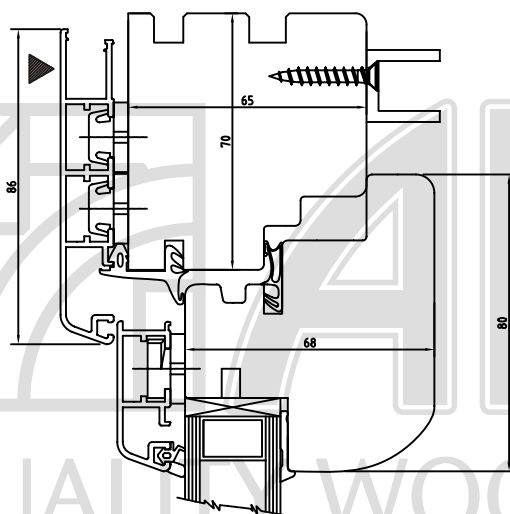

## LEGEND

▶ Exterior side

Horizontal section tilt - slid door

Vertical section tilt - slid door

Name: ALBO AL-TREND tilt - slid door INWARD OPENING	
Name of drawing Vertical section AL- TREND tilt - slid door Horizontal section tilt - slid door	
Processed	ing. Antonín Rysánek
Inspected	Martin Bouchal
width wing.....min. 720, max. 2000 higt wing.....min. 900, max. 2400	
Scale	1:2
Date	January
Format	1xA4