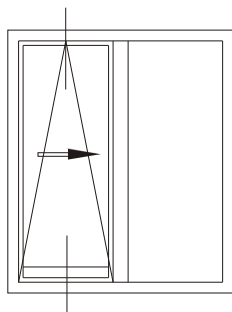

# ALBO AL-TREND tilt - slid door

INWARD OPENING

## LEGEND

▶ Exterior side

Horizontal section tilt - slid door

Vertical section tilt - slid door

Name: ALBO AL-TREND tilt - slid door INWARD OPENING	
Name of drawing Vertical section AL- TREND tilt - slid door Horizontal section tilt - slid door	
Processed	ing. Antonín Rysánek
Inspected	Martin Bouchal
width wing.....min. 720, max. 2000 higt wing.....min. 900, max. 2400	
Scale	1:2
Date	January
Format	1xA4