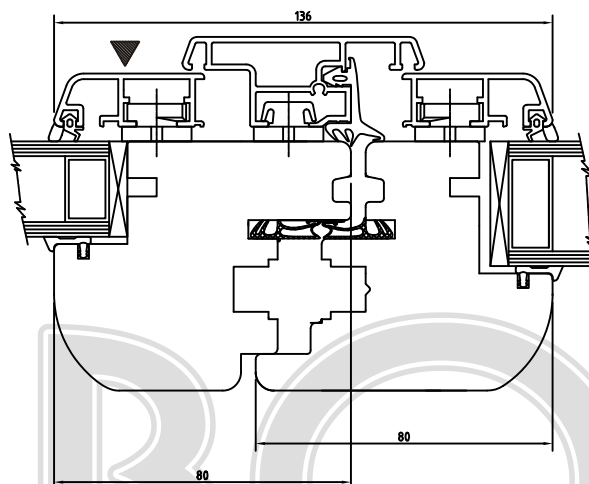

# ALBO AL-TREND tilt - slid door

INWARD OPENING

## LEGEND

▶ Exterior side

Horizontal section tilt - slid door

Vertical section tilt - slid door

Name: ALBO AL-TREND tilt - slid door INWARD OPENING	
Name of drawing Vertical section AL- TREND tilt - slid door Horizontal section tilt - slid door	
Processed	ing. Antonín Rysánek
Inspected	Martin Bouchal
width wing.....min. 720, max. 2000 higt wing.....min. 900, max. 2400	
Scale	1:2
Date	January
Format	1xA4