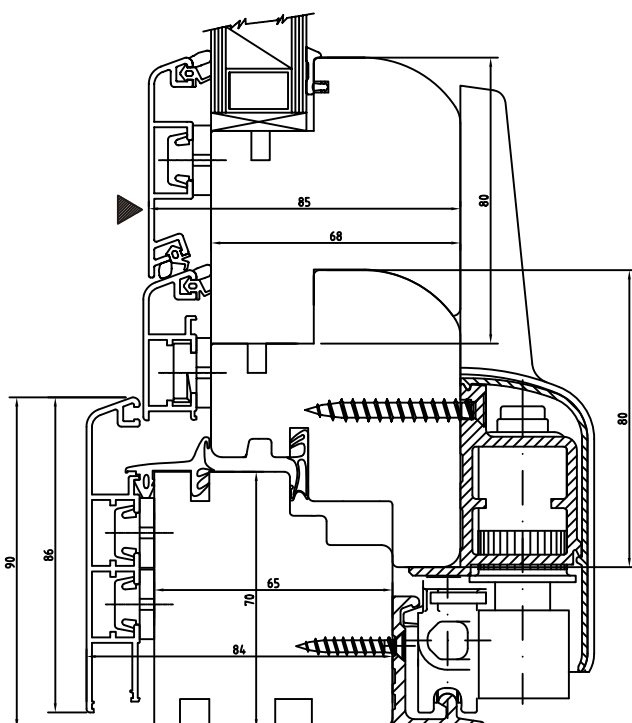

## LEGEND

▶ Exterior side

Horizontal section tilt - slid door

Vertical section tilt - slid door

Name: ALBO AL-TREND tilt - slid door INWARD OPENING	
Name of drawing Vertical section AL- TREND tilt - slid door Horizontal section tilt - slid door	
Processed	ing. Antonín Rysánek
Inspected	Martin Bouchal
width wing.....min. 720, max. 2000 higt wing.....min. 900, max. 2400	
Scale	1:2
Date	January
Format	1xA4