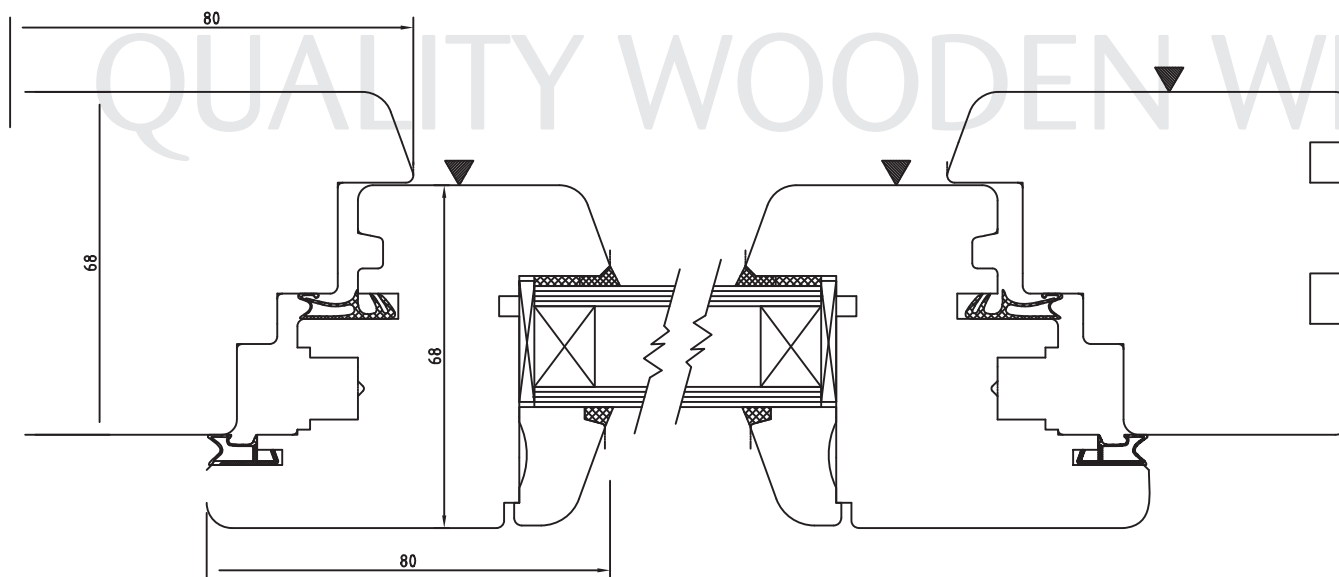

ALBO STYL IV68

Horizontal section fixed windows

LEGEND

▼ Exterior side

Horizontal section one pane windows

Name:

ALBO STYL IV68

Name of drawing

Horizontal section one pane window
Horizontal section fixed window

Processed	ing. Antonín Ryšánek
Inspected	Martin Bouchal

Standard gauge	1:1,5
----------------	-------

Date	January
------	---------

Format	1xA4
--------	------