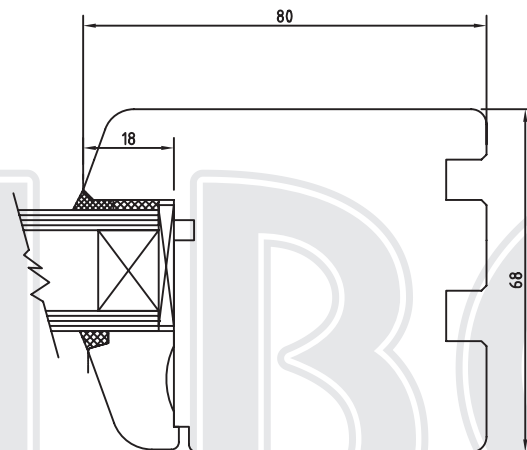

ALBO STYL IV68

Horizontal section fixed windows

LEGEND

▼ Exterior side

Horizontal section one pane windows

Name:

ALBO STYL IV68

Name of drawing

Horizontal section one pane window
Horizontal section fixed window

Processed	ing. Antonín Ryšánek
Inspected	Martin Bouchal

Standard gauge	1:1,5
----------------	-------

Date	January
------	---------

Format	1xA4
--------	------